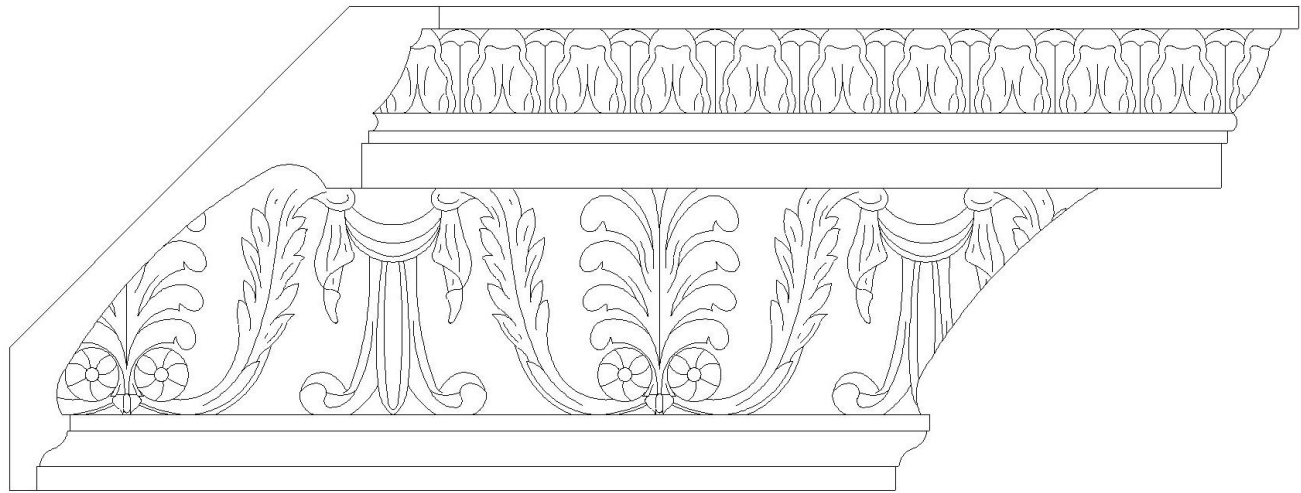

CHADSWORTH COLUMNS

1-800-COLUMNS

DECORATIVE CROWN MOLDING – PLASTER

Quantity:	Name: Georgian Design	Dimensions: (Drop): 6-3/4"
Material: Plaster	Part #: MLD-78152-PLAS-6	Projection: 6"

APPROVED _____

APPROXIMATE LEAD TIME ____ WEEK(S)
AFTER APPROVED SHOP DRAWINGS

CHADSWORTH'S 1.800.COLUMNS

277 NORTH FRONT STREET
HISTORIC WILMINGTON, NC 28401

www.COLUMNS.com

CUSTOMER
