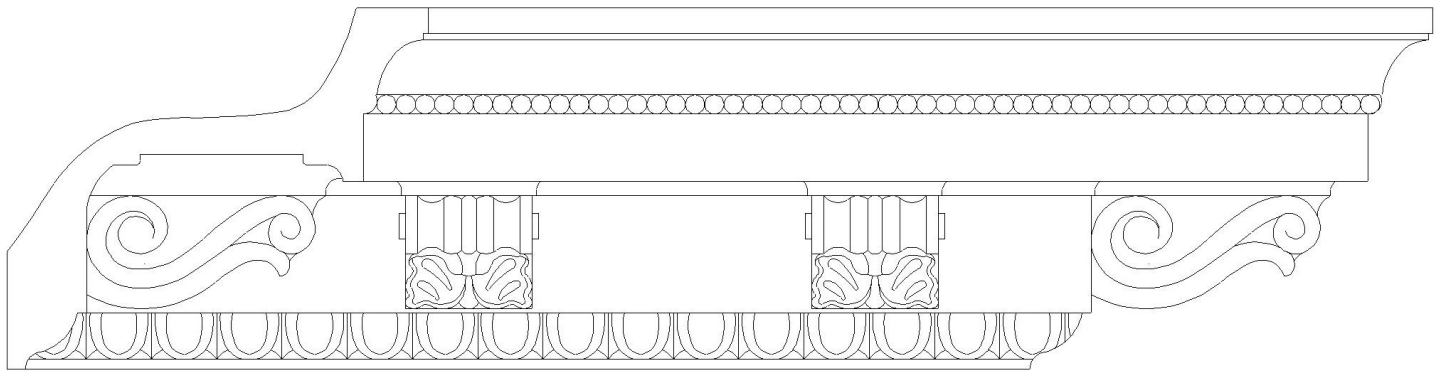

CHADSWORTH COLUMNS

1-800-COLUMNS

DECORATIVE CROWN MOLDING – PLASTER

Quantity:	Name: Classic Design	Dimensions: (Drop): 6" x 6-13/16" (Rep).
Material: Plaster	Part #: MLD-8143-PLAS-6	Projection: 7"

APPROVED _____

APPROXIMATE LEAD TIME ____ WEEK(S)
AFTER APPROVED SHOP DRAWINGS

CHADSWORTH'S 1.800.COLUMNS

277 NORTH FRONT STREET
HISTORIC WILMINGTON, NC 28401

www.COLUMNS.com

CUSTOMER
