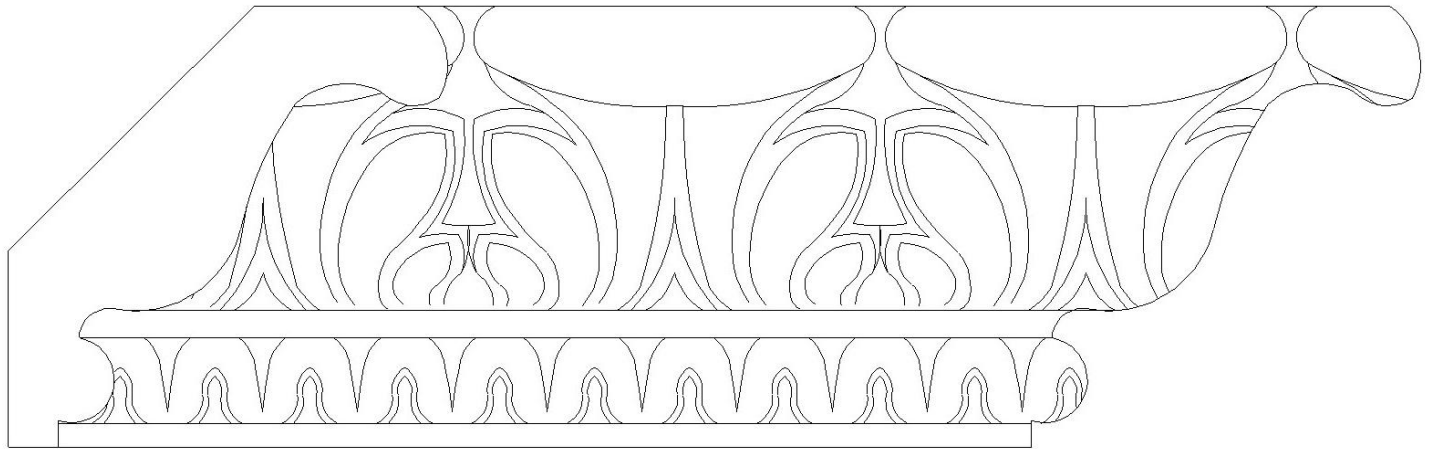

CHADSWORTH COLUMNS

1-800-COLUMNS

DECORATIVE CROWN MOLDING – PLASTER

Quantity:	Name: French Design	Dimensions: (Drop): 5-1/2" x 5" (Rep).
Material: Plaster	Part #: MLD-84152-PLAS-6	Projection: 5-1/2"

APPROVED _____

APPROXIMATE LEAD TIME ____ WEEK(S)
AFTER APPROVED SHOP DRAWINGS

CHADSWORTH'S 1.800.COLUMNS
 277 NORTH FRONT STREET
 HISTORIC WILMINGTON, NC 28401
 www.COLUMNS.com

CUSTOMER
