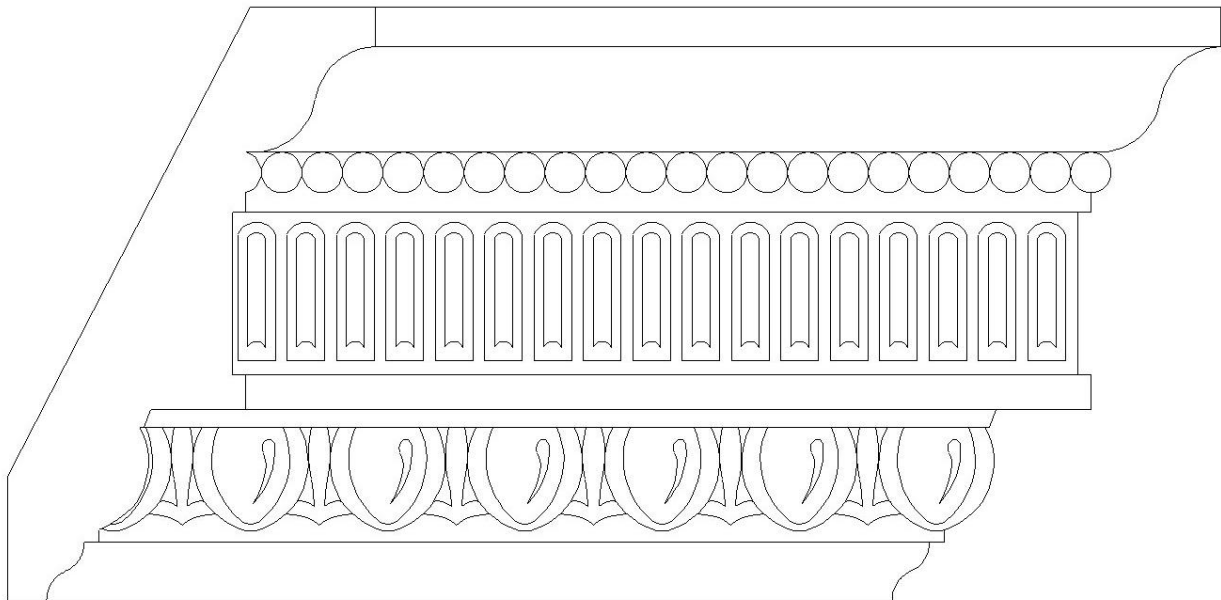

# CHADSWORTH COLUMNS

1-800-COLUMNS

## DECORATIVE CROWN MOLDING – PLASTER

<b>Quantity:</b>	<b>Name:</b> Colonial Design	<b>Dimensions:</b> (Drop): 4-3/4"
<b>Material:</b> Plaster	<b>Part #:</b> MLD-88152-PLAS-6	<b>Projection:</b> 3"

APPROVED \_\_\_\_\_

APPROXIMATE LEAD TIME \_\_\_\_ WEEK(S)  
AFTER APPROVED SHOP DRAWINGS

**CHADSWORTH'S 1.800.COLUMNS**

277 NORTH FRONT STREET  
HISTORIC WILMINGTON, NC 28401

[www.COLUMNS.com](http://www.COLUMNS.com)

\_\_\_\_\_