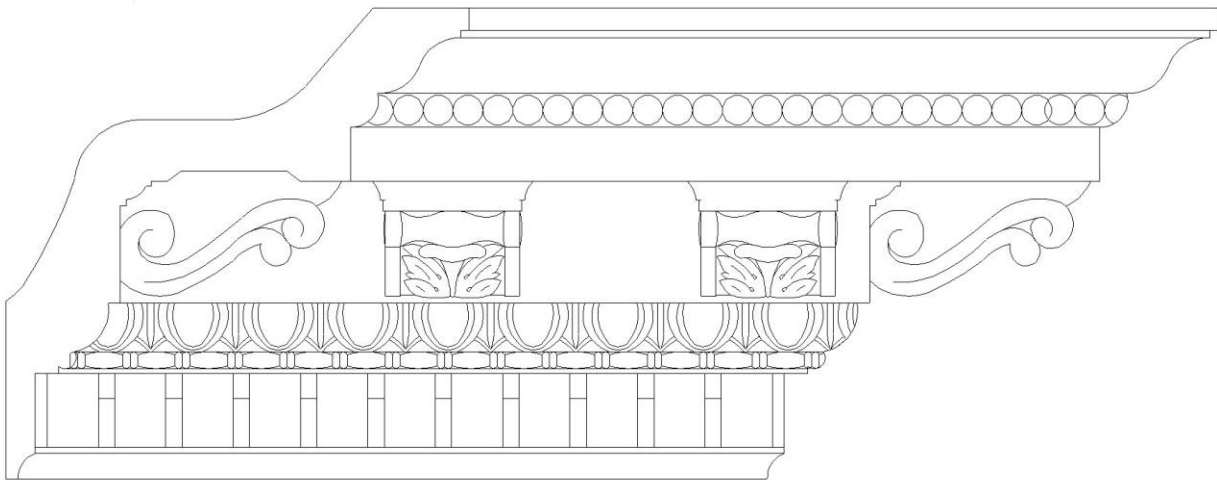

CHADSWORTH COLUMNS

1-800-COLUMNS

DECORATIVE CROWN MOLDING – PLASTER

Quantity:	Name: Roman Design	Dimensions: (Drop): 8-1/2" x 7" (Rep).
Material: Plaster	Part #: MLD-9321-PLAS-6	Projection: 8-1/2"

APPROVED _____

APPROXIMATE LEAD TIME ____ WEEK(S)
AFTER APPROVED SHOP DRAWINGS

CHADSWORTH'S 1.800.COLUMNS

277 NORTH FRONT STREET
HISTORIC WILMINGTON, NC 28401

www.COLUMNS.com

CUSTOMER
