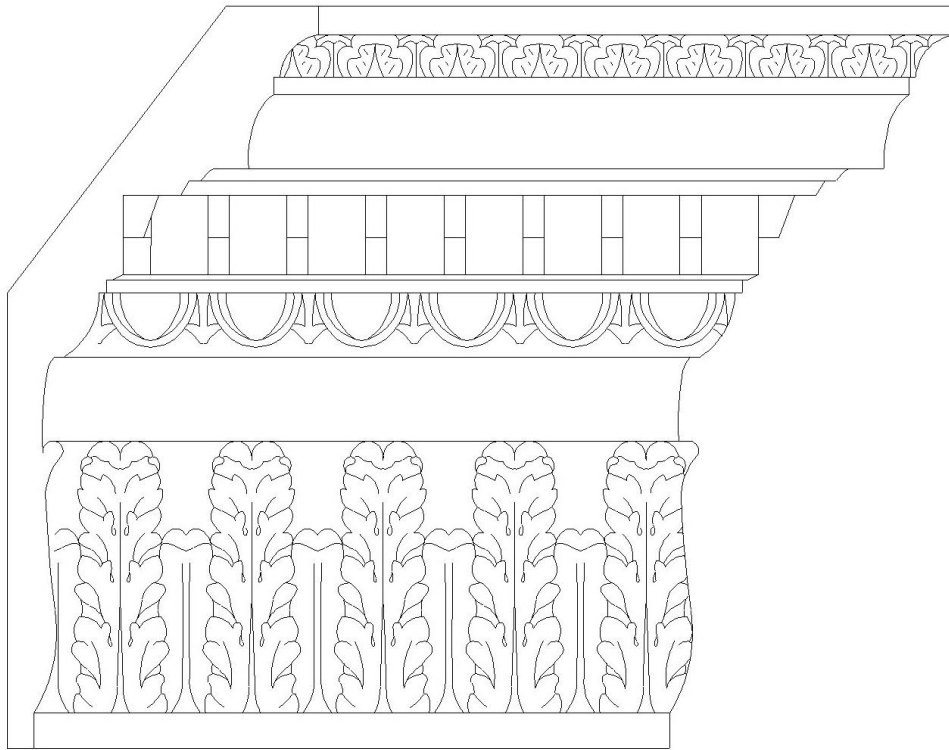

CHADSWORTH COLUMNS

1-800-COLUMNS

DECORATIVE CROWN MOLDING – PLASTER

Quantity:	Name: Colonial Design	Dimensions: (Drop): 14"
Material: Plaster	Part #: MLD-98152-PLAS-6	Projection: 5-7/8"

APPROVED _____

APPROXIMATE LEAD TIME ____ WEEK(S)
AFTER APPROVED SHOP DRAWINGS

CHADSWORTH'S 1.800.COLUMNS

277 NORTH FRONT STREET
HISTORIC WILMINGTON, NC 28401

www.COLUMNS.com

CUSTOMER
