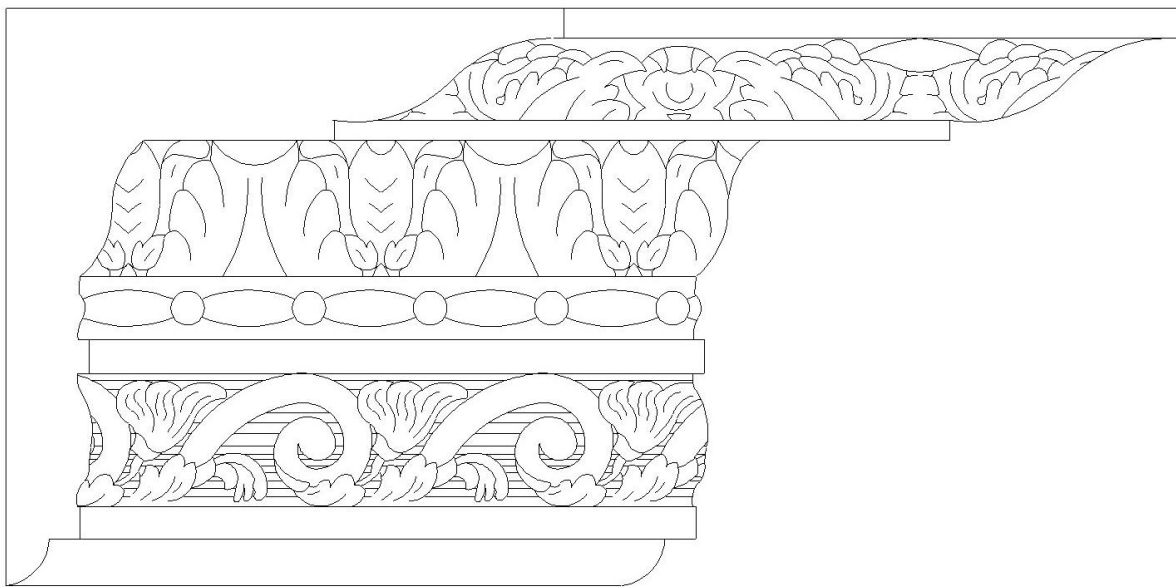

# CHADSWORTH COLUMNS

1-800-COLUMNS

## DECORATIVE CROWN MOLDING – PLASTER

<b>Quantity:</b>	<b>Name:</b> Renaissance Design	<b>Dimensions:</b> (Drop): 7-1/2"
<b>Material:</b> Plaster	<b>Part #:</b> MLD-9943-PLAS-6	<b>Projection:</b> 7-1/4"

APPROVED \_\_\_\_\_

APPROXIMATE LEAD TIME \_\_\_\_ WEEK(S)  
AFTER APPROVED SHOP DRAWINGS

**CHADSWORTH'S 1.800.COLUMNS**

277 NORTH FRONT STREET  
HISTORIC WILMINGTON, NC 28401

[www.COLUMNS.com](http://www.COLUMNS.com)