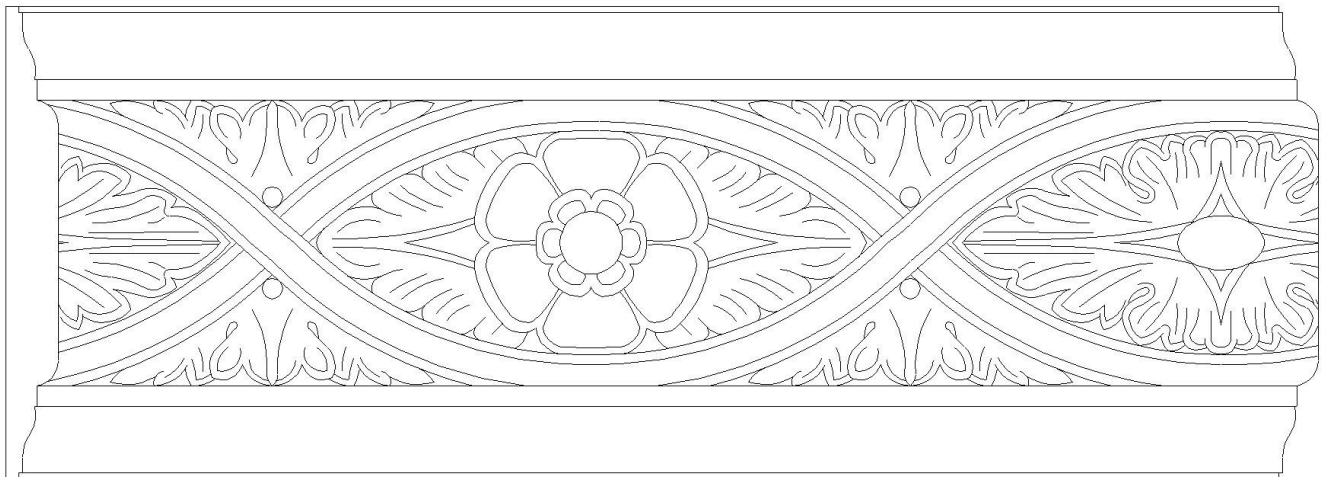

CHADSWORTH COLUMNS

1-800-COLUMNS

DECORATIVE FRIEZE MOLDINGS – PLASTER

Quantity:
Material: Plaster

Name: Italian Design
Part #: MLD-3464-PLAS-6

Dimensions: (Drop): 9" x 26-3/4" (Rep.)
Relief: 1"

APPROVED _____

APPROXIMATE LEAD TIME ____ WEEK(S)
AFTER APPROVED SHOP DRAWINGS

CHADSWORTH'S 1.800.COLUMNS

277 NORTH FRONT STREET
HISTORIC WILMINGTON, NC 28401

www.COLUMNS.com

CUSTOMER
