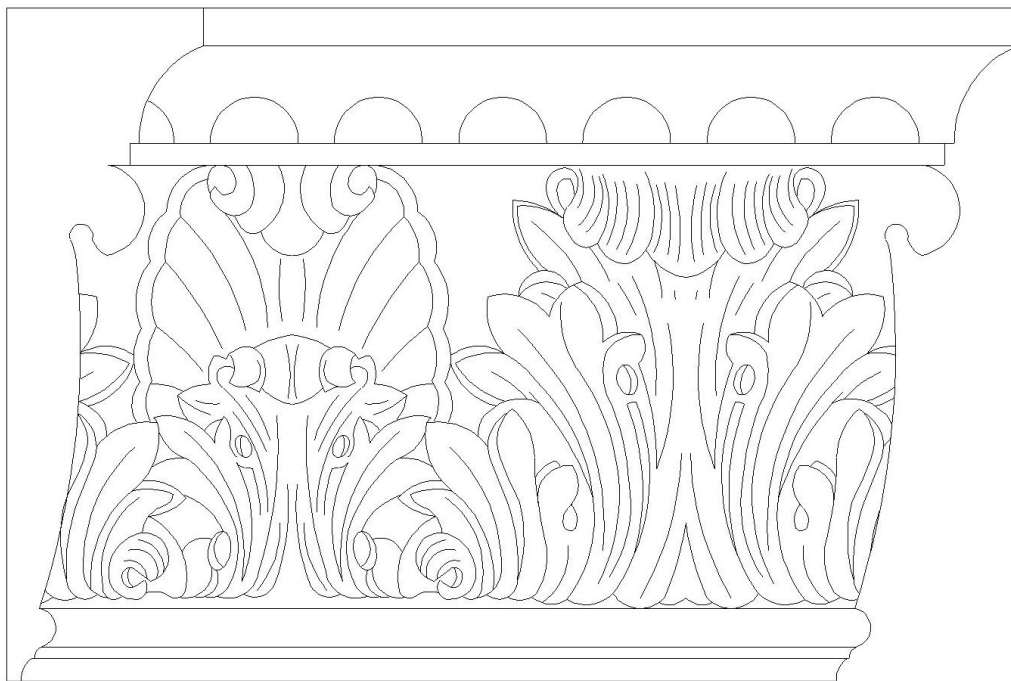

# CHADSWORTH COLUMNS

1-800-COLUMNS

## DECORATIVE FRIEZE MOLDINGS – PLASTER

<b>Quantity:</b>
<b>Material:</b> Plaster

<b>Name:</b> Romanesque Design
<b>Part #:</b> MLD-8221-PLAS-6

<b>Dimensions:</b> (Drop): 12" x 14" (Rep.)
<b>Projection:</b> 3-1/2"

APPROVED \_\_\_\_\_

APPROXIMATE LEAD TIME \_\_\_\_ WEEK(S)  
AFTER APPROVED SHOP DRAWINGS

**CHADSWORTH'S 1.800.COLUMNS**

277 NORTH FRONT STREET  
HISTORIC WILMINGTON, NC 28401

[www.COLUMNS.com](http://www.COLUMNS.com)