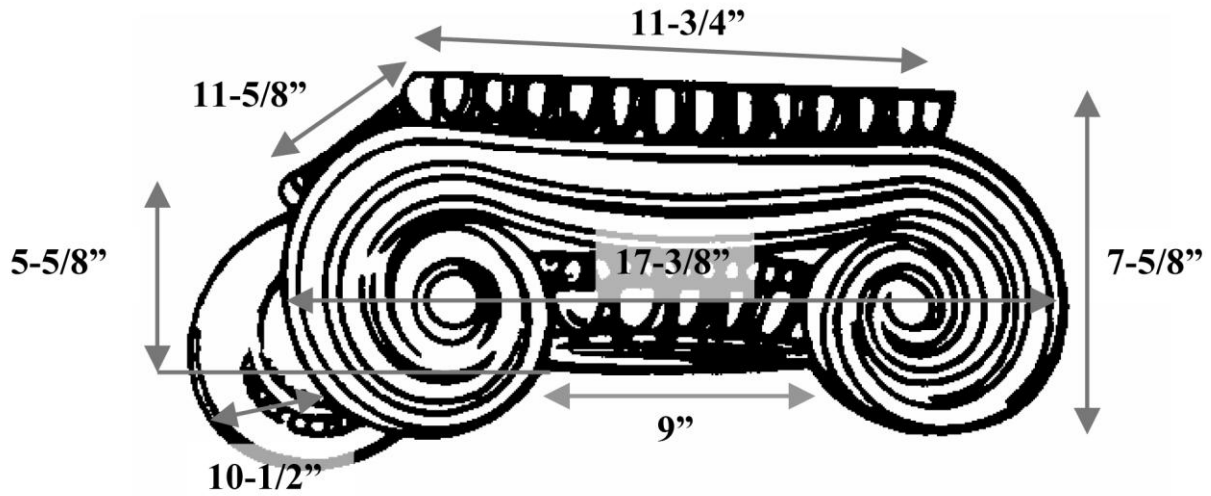

CHADSWORTH COLUMNS

1-800-COLUMNS | www.COLUMNS.com | shop.columns.com

GREEK ERECHTHEUM CAPITAL FOR A 10" COLUMN

Quantity:
Material: PolyStone® Composite
Load-Bearing: Yes

Name: Greek Erechtheum
Part #: DECO-GE-09-CM-A-9
Column Size: 10"

Diameter: 9"
Height: 5-5/8"
Abacus: 11-3/4" x 11-5/8"

FULL ROUND

3/4 CORNER ROUND

2/3 CHORD ROUND

HALF ROUND

3/4 CHORD ROUND

SLIDE-ON ROUND

SPLIT FOR REASSEMBLY