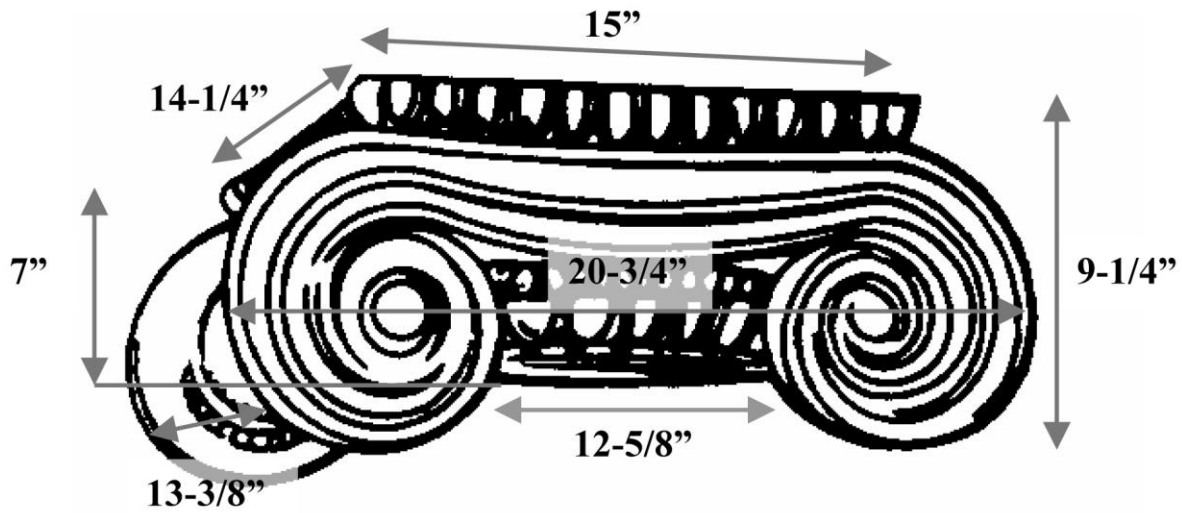

CHADSWORTH COLUMNS

1-800-COLUMNS | www.COLUMNS.com | shop.columns.com

GREEK ERECHTHEUM CAPITAL FOR A 14" COLUMN

Quantity:	Name: Greek Erechtheum	Diameter: 12-5/8"
Material: PolyStone® Composite	Part #: DECO-GE-12-5/8-CM-A-9	Height: 7"
Load-Bearing: Yes	Column Size: 14"	Abacus: 15" x 14-1/4"

FULL ROUND

3/4 CORNER ROUND

2/3 CHORD ROUND

HALF ROUND

3/4 CHORD ROUND

SLIDE-ON ROUND

SPLIT FOR REASSEMBLY

APPROVED BY