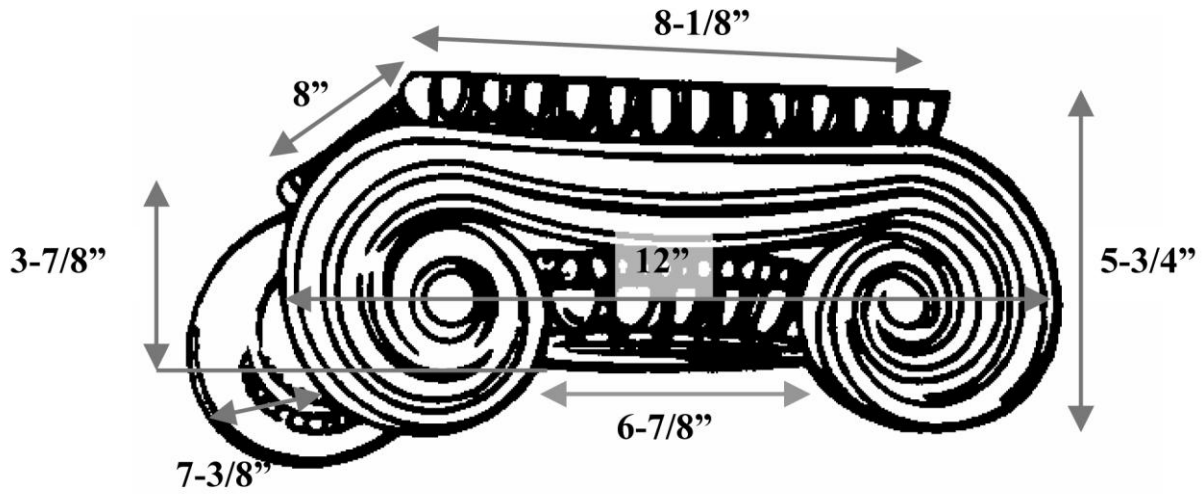

CHADSWORTH COLUMNS

1-800-COLUMNS | www.COLUMNS.com | shop.columns.com

GREEK ERECHTHEUM CAPITAL FOR AN 8" COLUMN

Quantity:	Name: Greek Erechtheum	Diameter: 6-7/8"
Material: PolyStone® Composite	Part #: DECO-GE-06-7/8-CM-A-9	Height: 3-7/8"
Load-Bearing: Yes	Column Size: 8"	Abacus: 8" x 8-1/8"

FULL ROUND

3/4 CORNER ROUND

2/3 CHORD ROUND

HALF ROUND

3/4 CHORD ROUND

SLIDE-ON ROUND

SPLIT FOR REASSEMBLY

APPROVED BY