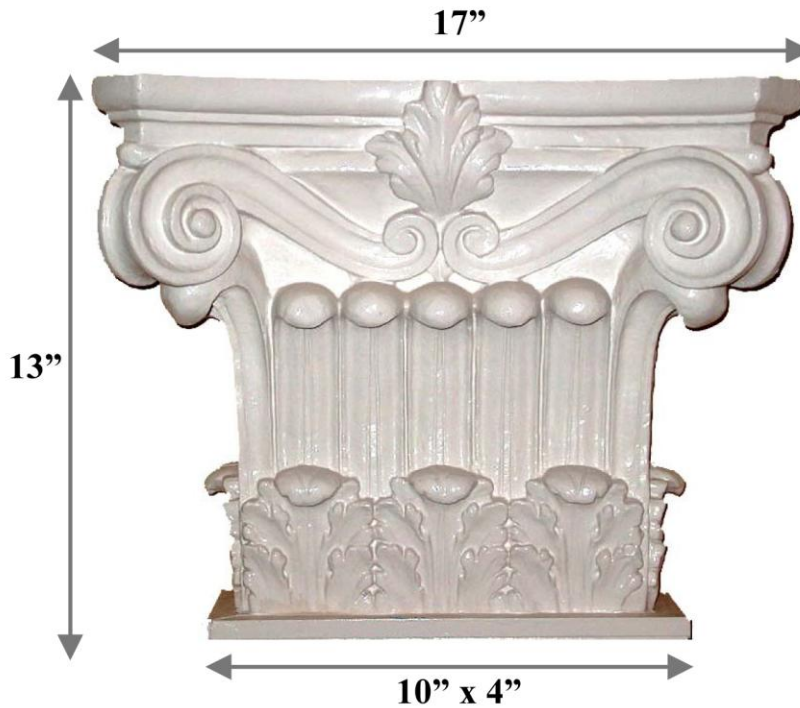

CHADSWORTH COLUMNS

1-800-COLUMNS | www.COLUMNS.com | shop.columns.com

GREEK CORINTHIAN PILASTER CAPITAL FOR A 10" COLUMN

Quantity:	Name: Greek Corinthian	Width: 10" x 4"
Material: PolyStone® Composite	Part #: DECO-MTOW-10-CM-F-9	Height: 13"
Load-Bearing: Yes	Column Size: 10"	Abacus: 17"