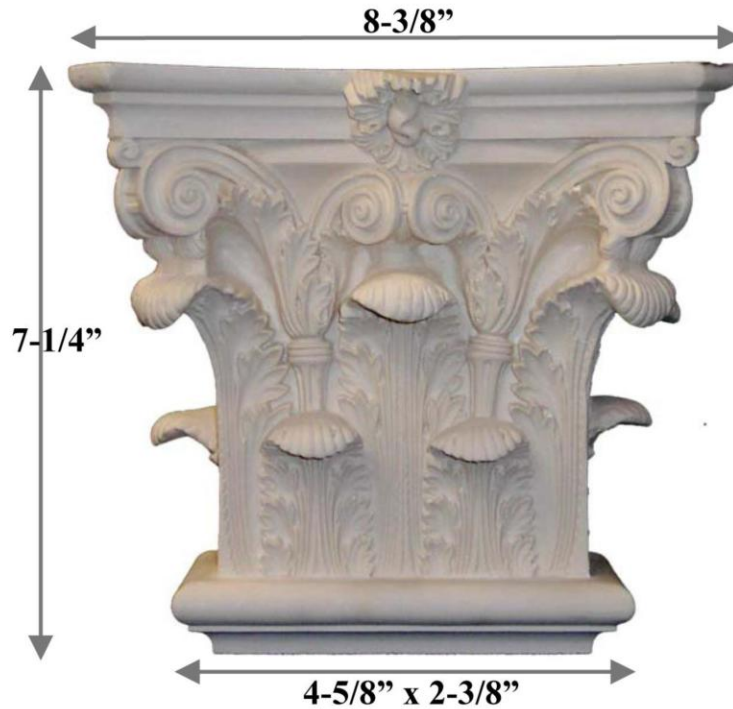

## ROMAN CORINTHIAN PILASTER CAPITAL FOR A 4" COLUMN

<b>Quantity:</b>	<b>Name:</b> Roman Corinthian	<b>Width:</b> 4-5/8" x 2-3/8"
<b>Material:</b> PolyStone® Composite	<b>Part #:</b> DECO-RC-04-5/8-CM-F-9	<b>Height:</b> 7-1/4"
<b>Load-Bearing:</b> Yes	<b>Column Size:</b> 4"	<b>Abacus:</b> 8-3/8"