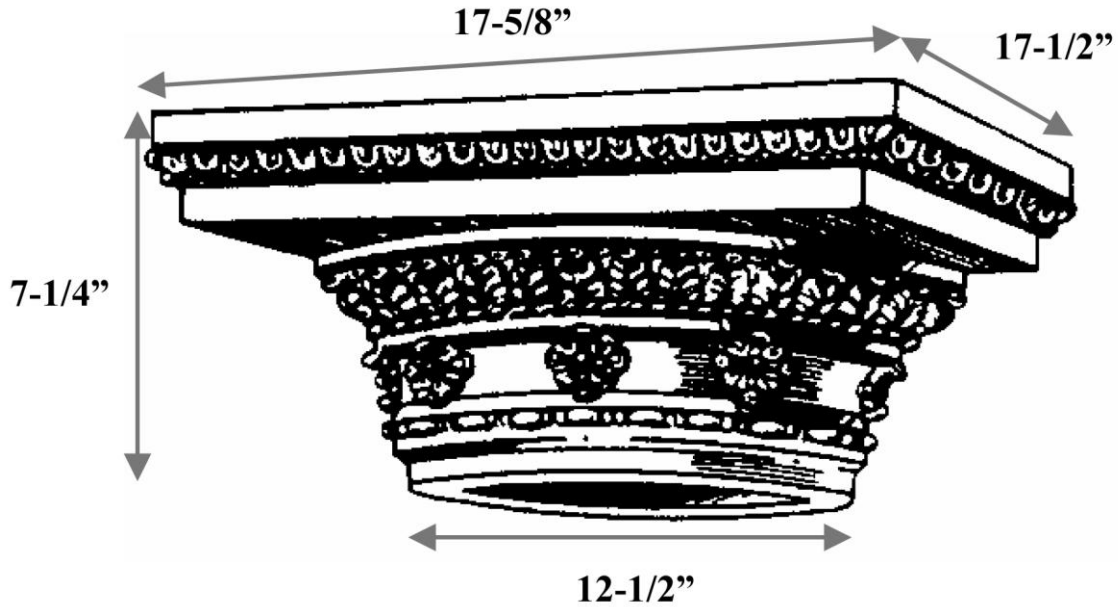

CHADSWORTH COLUMNS

1-800-COLUMNS | www.COLUMNS.com | shop.columns.com

ROMAN DORIC RENAISSANCE CAPITAL

FOR A 14" COLUMN

| | | |
|---------------------------------------|---------------------------------------|----------------------------------|
| Quantity: | Name: Roman Doric Renaissance | Diameter: 12-1/2" |
| Material: PolyStone® Composite | Part #: DECO-RDR-12-1/2-CM-A-9 | Height: 7-1/4" |
| Load-Bearing: Yes | Column Size: 14" | Abacus: 17-5/8" x 17-1/2" |

FULL ROUND

3/4 CORNER ROUND

2/3 CHORD ROUND

HALF ROUND

3/4 CHORD ROUND

SLIDE-ON ROUND

SPLIT FOR REASSEMBLY

APPROVED BY