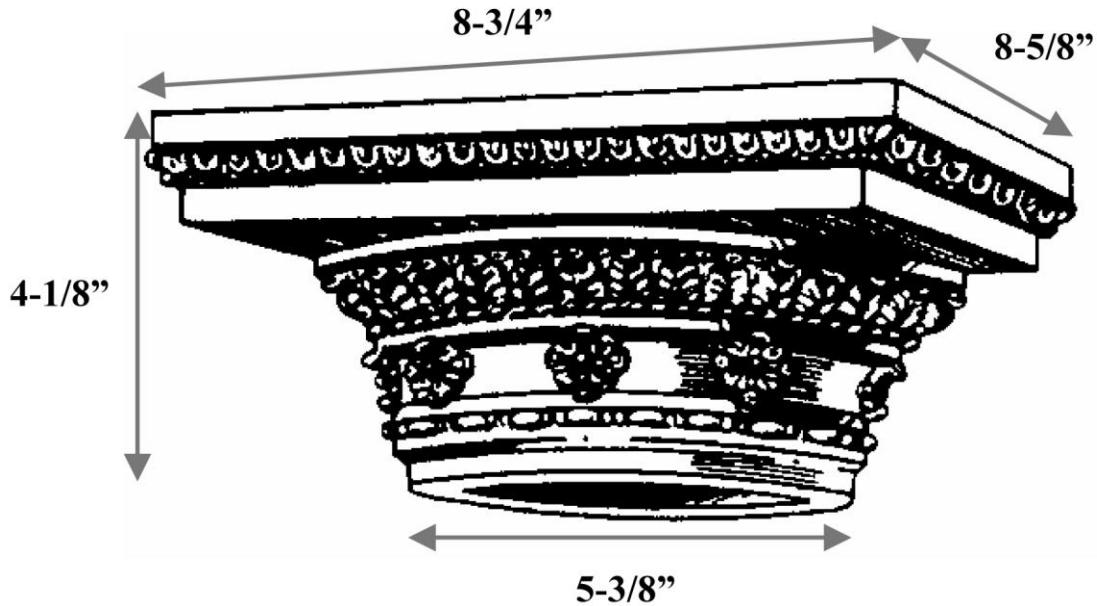

CHADSWORTH COLUMNS

1-800-COLUMNS | www.COLUMNS.com | shop.columns.com

ROMAN DORIC RENAISSANCE CAPITAL FOR A 6" COLUMN

Quantity:	Name: Roman Doric Renaissance	Diameter: 5-3/8"
Material: PolyStone® Composite	Part #: DECO-RDR-05-3/8-CM-A-9	Height: 4-1/8"
Load-Bearing: Yes	Column Size: 6"	Abacus: 8-3/4" x 8-5/8"

FULL ROUND

3/4 CORNER ROUND

2/3 CHORD ROUND

HALF ROUND

3/4 CHORD ROUND

SLIDE-ON ROUND

SPLIT FOR REASSEMBLY

APPROVED BY