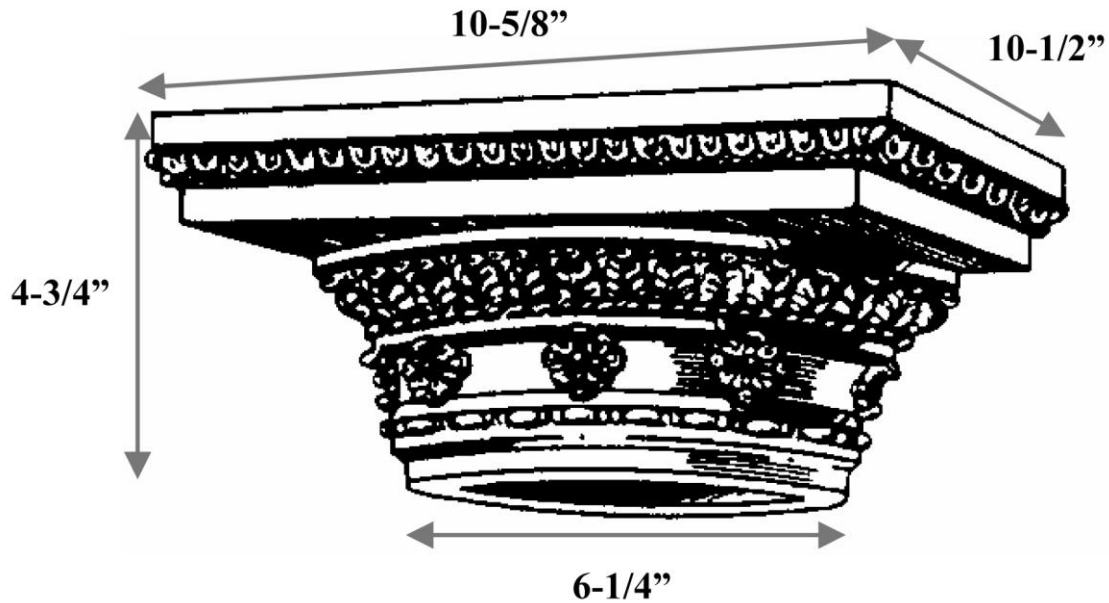

CHADSWORTH COLUMNS

1-800-COLUMNS | www.COLUMNS.com | shop.columns.com

ROMAN DORIC RENAISSANCE CAPITAL FOR AN 8" COLUMN

Quantity:	Name: Roman Doric Renaissance	Diameter: 6-1/4"
Material: PolyStone® Composite	Part #: DECO-RDR-06-1/4-CM-A-9	Height: 4-3/4"
Load-Bearing: Yes	Column Size: 8"	Abacus: 10-5/8" x 10-1/2"

FULL ROUND

3/4 CORNER ROUND

2/3 CHORD ROUND

HALF ROUND

3/4 CHORD ROUND

SLIDE-ON ROUND

SPLIT FOR REASSEMBLY

APPROVED BY