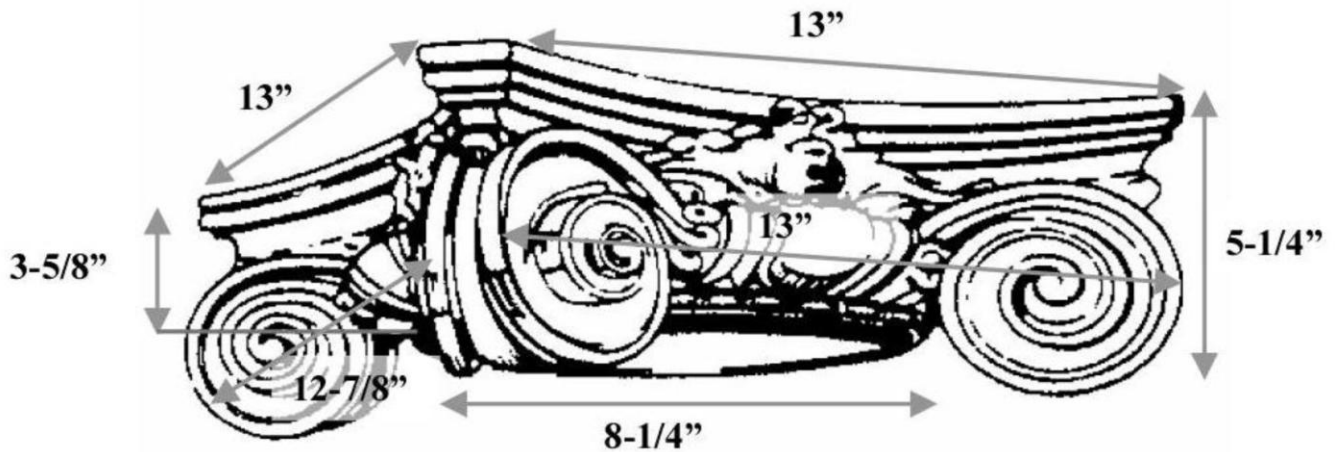

## SCAMOZZI CAPITAL FOR A 10" COLUMN

<b>Quantity:</b>	<b>Name:</b> Scamozzi	<b>Diameter:</b> 8-1/4"
<b>Material:</b> PolyStone® Composite	<b>Part #:</b> DECO-SCMZ-08-1/4-CM-A-9	<b>Height:</b> 3-5/8"
<b>Load-Bearing:</b> Yes	<b>Column Size:</b> 10"	<b>Abacus:</b> 13" x 13"