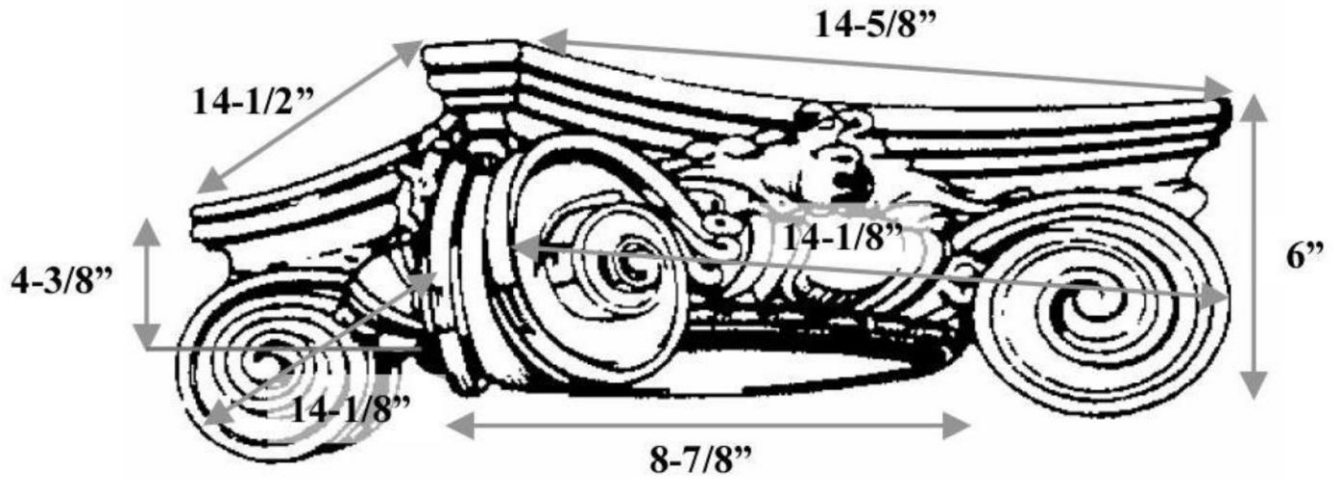

CHADSWORTH COLUMNS

1-800-COLUMNS | www.COLUMNS.com | shop.columns.com

SCAMOZZI CAPITAL FOR A 10" COLUMN

Quantity:	Name: Scamozzi	Diameter: 8-7/8"
Material: PolyStone® Composite	Part #: DECO-SCMZ-08-7/8-CM-A-9	Height: 4-3/8"
Load-Bearing: Yes	Column Size: 10"	Abacus: 14-5/8" x 14-1/2"

FULL
ROUND

3/4 CORNER
ROUND

2/3 CHORD
ROUND

HALF
ROUND

3/4 CHORD
ROUND

SLIDE-ON
ROUND

SPLIT FOR
REASSEMBLY

APPROVED BY