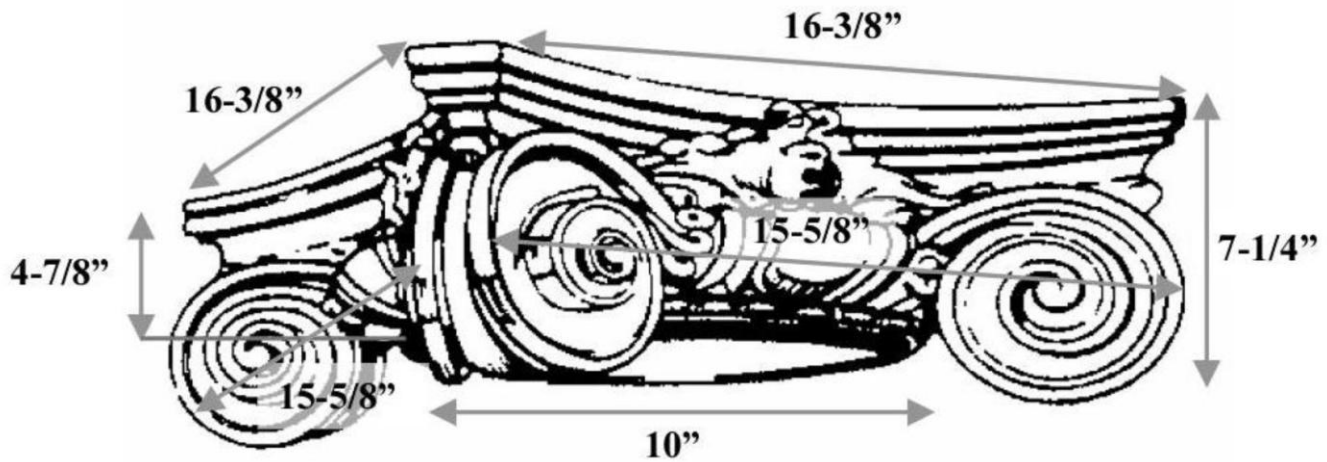

CHADSWORTH COLUMNS

1-800-COLUMNS | www.COLUMNS.com | shop.columns.com

SCAMOZZI CAPITAL FOR A 12" COLUMN

Quantity:	Name: Scamozzi	Diameter: 10"
Material: PolyStone® Composite	Part #: DECO-SCMZ-10-CM-A-9	Height: 4-7/8"
Load-Bearing: Yes	Column Size: 12"	Abacus: 16-3/8" x 16-3/8"

FULL ROUND

3/4 CORNER ROUND

2/3 CHORD ROUND

HALF ROUND

3/4 CHORD ROUND

SLIDE-ON ROUND

SPLIT FOR REASSEMBLY

APPROVED BY _____
DATE _____