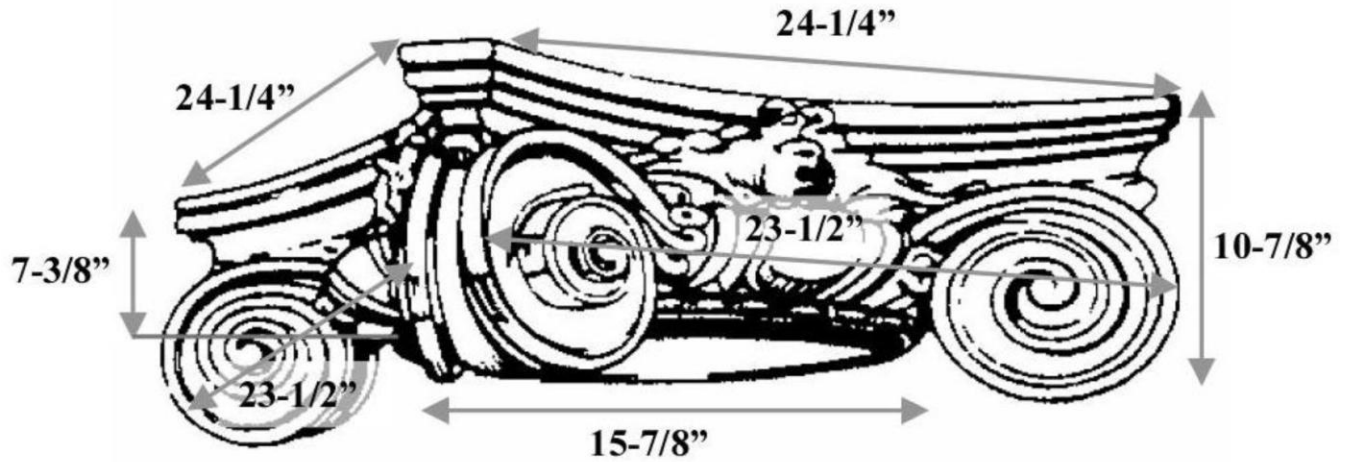

CHADSWORTH COLUMNS

1-800-COLUMNS | www.COLUMNS.com | shop.columns.com

SCAMOZZI CAPITAL FOR AN 18" COLUMN

| | | |
|---------------------------------------|--|----------------------------------|
| Quantity: | Name: Scamozzi | Diameter: 15-7/8" |
| Material: PolyStone® Composite | Part #: DECO-SCMZ-15-7/8-CM-A-9 | Height: 7-3/8" |
| Load-Bearing: Yes | Column Size: 18" | Abacus: 24-1/4" x 24-1/4" |

FULL
ROUND

3/4 CORNER
ROUND

2/3 CHORD
ROUND

HALF
ROUND

3/4 CHORD
ROUND

SLIDE-ON
ROUND

SPLIT FOR
REASSEMBLY

APPROVED BY