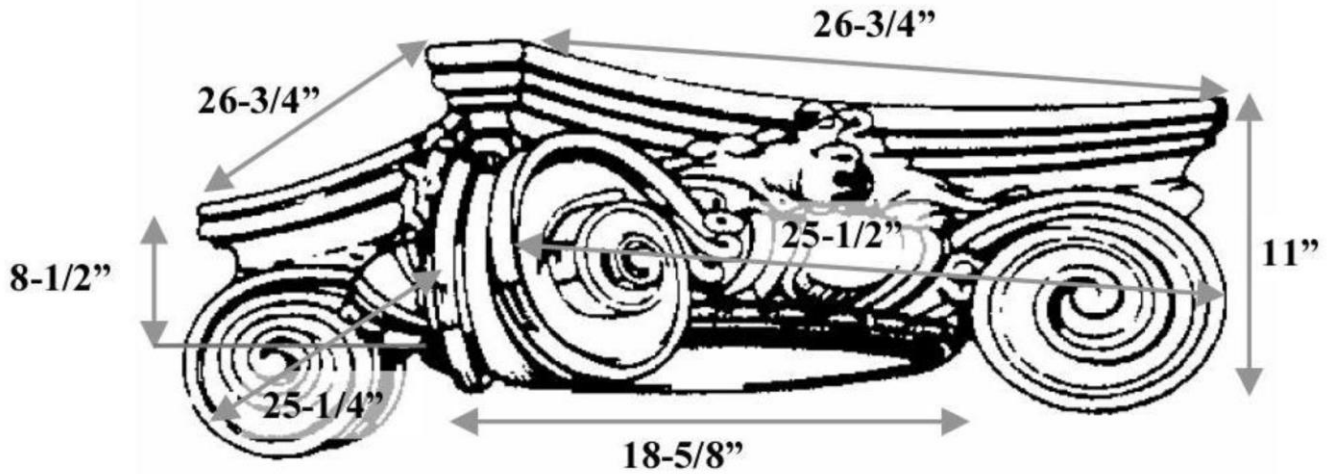

## SCAMOZZI CAPITAL FOR A 20" COLUMN

|                                       |  |                                  |
|---------------------------------------|--|----------------------------------|
| <b>Quantity:</b>                      | <b>Name:</b> Scamozzi                  | <b>Diameter:</b> 18-5/8"         |
| <b>Material:</b> PolyStone® Composite | <b>Part #:</b> DECO-SCMZ-18-5/8-CM-A-9 | <b>Height:</b> 8-1/2"            |
| <b>Load-Bearing:</b> Yes              | <b>Column Size:</b> 20"                | <b>Abacus:</b> 26-3/4" x 26-3/4" |