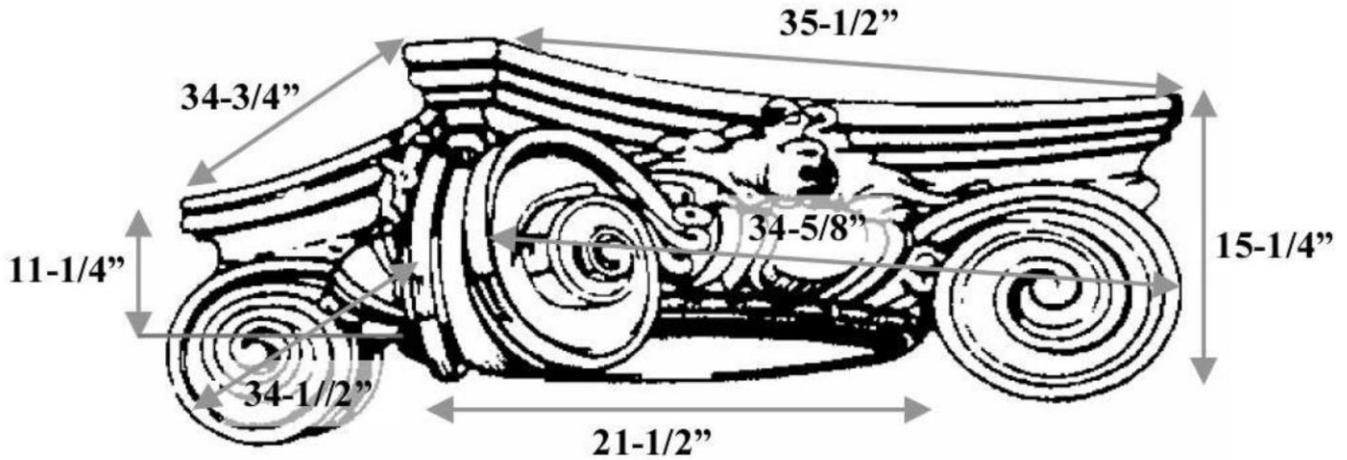

## SCAMOZZI CAPITAL FOR A 22" - 24" COLUMN

<b>Quantity:</b>	<b>Name:</b> Scamozzi	<b>Diameter:</b> 21-1/2"
<b>Material:</b> PolyStone® Composite	<b>Part #:</b> DECO-SCMZ-21-1/2-CM-A-9	<b>Height:</b> 11-1/4"
<b>Load-Bearing:</b> Yes	<b>Column Size:</b> 22" - 24"	<b>Abacus:</b> 35-1/2" x 34-3/4"