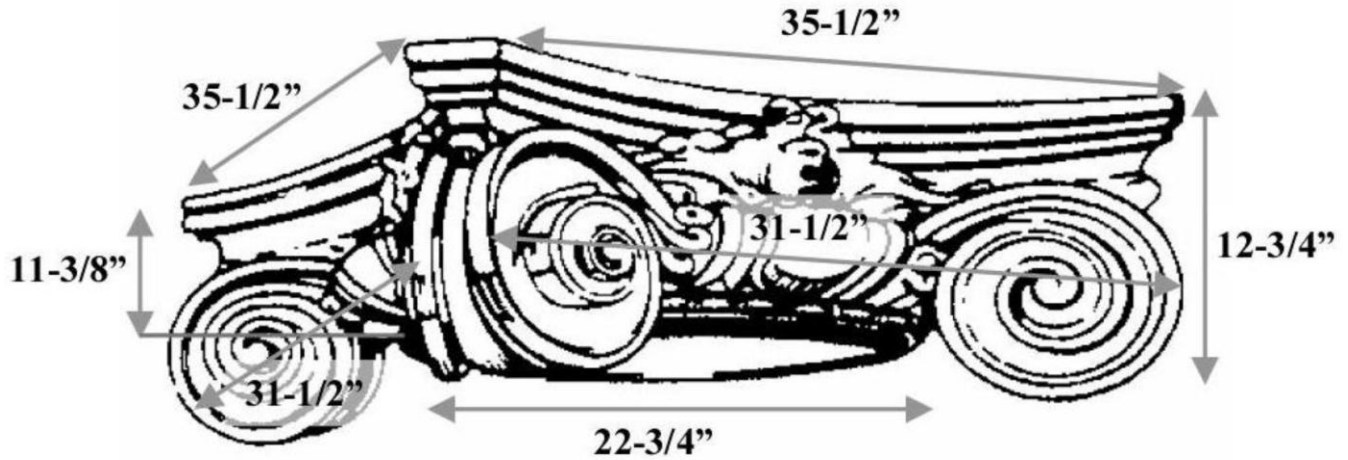

CHADSWORTH COLUMNS

1-800-COLUMNS | www.COLUMNS.com | shop.columns.com

SCAMOZZI CAPITAL FOR A 24" - 26" COLUMN

Quantity:	Name: Scamozzi	Diameter: 22-3/4"
Material: PolyStone® Composite	Part #: DECO-SCMZ-22-3/4-CM-A-9	Height: 11-3/8"
Load-Bearing: Yes	Column Size: 24" - 26"	Abacus: 35-1/2" x 35-1/2"

FULL ROUND

3/4 CORNER ROUND

2/3 CHORD ROUND

HALF ROUND

3/4 CHORD ROUND

SLIDE-ON ROUND

SPLIT FOR REASSEMBLY

APPROVED BY