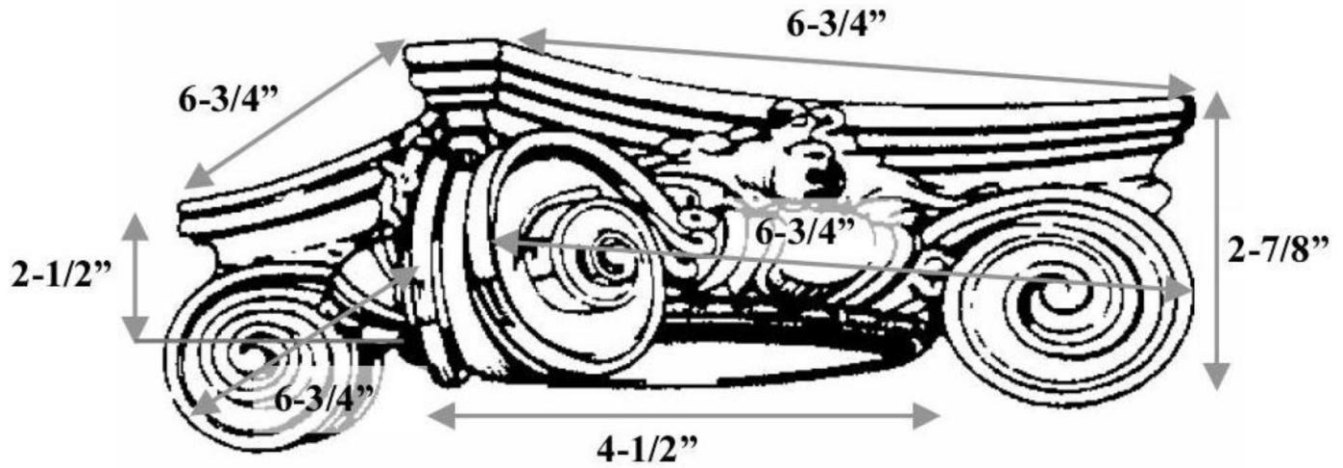

CHADSWORTH COLUMNS

1-800-COLUMNS | www.COLUMNS.com | shop.columns.com

SCAMOZZI CAPITAL FOR A 6" COLUMN

Quantity:	Name: Scamozzi	Diameter: 4-1/2"
Material: PolyStone® Composite	Part #: DECO-SCMZ-04-1/2-CM-A-9	Height: 2-1/2"
Load-Bearing: Yes	Column Size: 6"	Abacus: 6-3/4" x 6-3/4"

FULL ROUND

3/4 CORNER ROUND

2/3 CHORD ROUND

HALF ROUND

3/4 CHORD ROUND

SLIDE-ON ROUND

SPLIT FOR REASSEMBLY

APPROVED BY