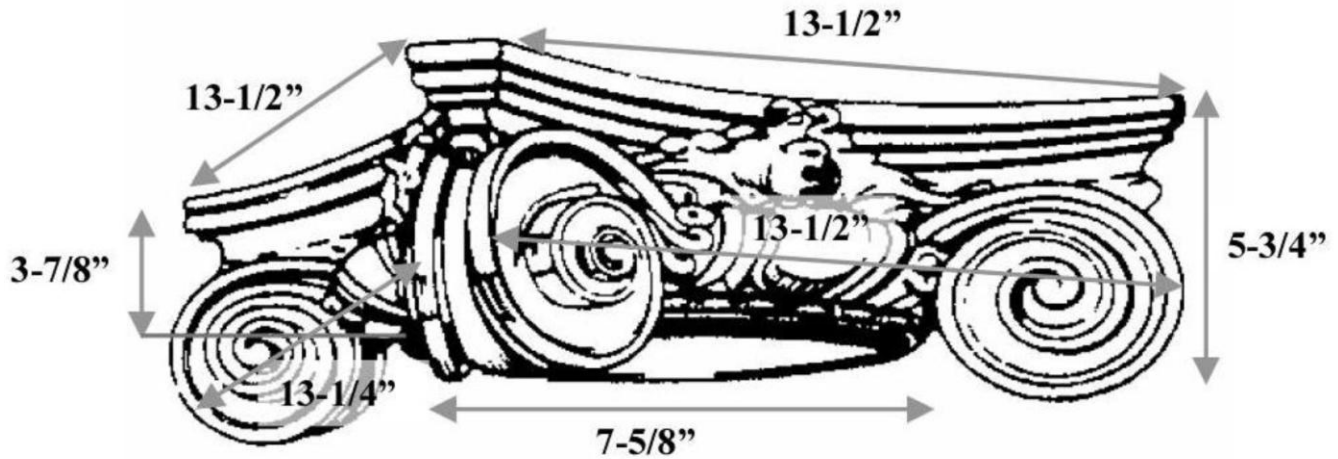

CHADSWORTH COLUMNS

1-800-COLUMNS | www.COLUMNS.com | shop.columns.com

SCAMOZZI CAPITAL FOR AN 8" COLUMN

Quantity:	Name: Scamozzi	Diameter: 7-5/8"
Material: PolyStone® Composite	Part #: DECO-SCMZ-07-5/8-CM-A-9	Height: 3-7/8"
Load-Bearing: Yes	Column Size: 8"	Abacus: 13-1/2" x 13-1/2"

FULL ROUND

3/4 CORNER ROUND

2/3 CHORD ROUND

HALF ROUND

3/4 CHORD ROUND

SLIDE-ON ROUND

SPLIT FOR REASSEMBLY

APPROVED BY