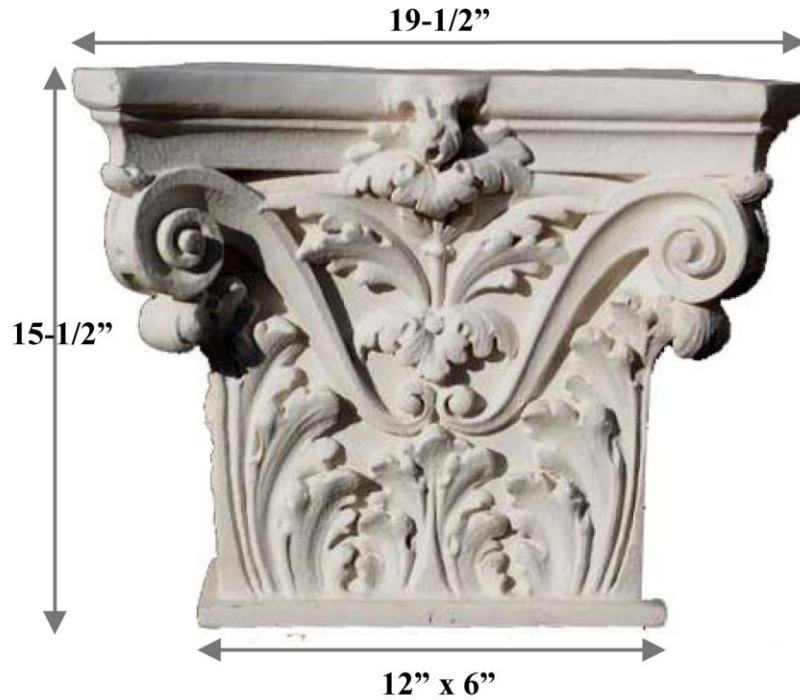

CHADSWORTH COLUMNS

1-800-COLUMNS | www.COLUMNS.com | shop.columns.com

VENETIAN RENAISSANCE PILASTER CAPITAL FOR A 12" COLUMN

Quantity:
Material: PolyStone® Composite
Load-Bearing: Yes

Name: Venetian Renaissance
Part #: DECO-VR-12-CM-F-9
Column Size: 12"

Width: 12" x 6"
Height: 15-1/2"
Abacus: 19-1/2"

APPROVED BY _____
DATE _____

CHADSWORTH'S 1.800.COLUMNS
 277 NORTH FRONT STREET
 HISTORIC WILMINGTON, NC 28401
www.COLUMNS.com

PROJECT _____
CUSTOMER _____