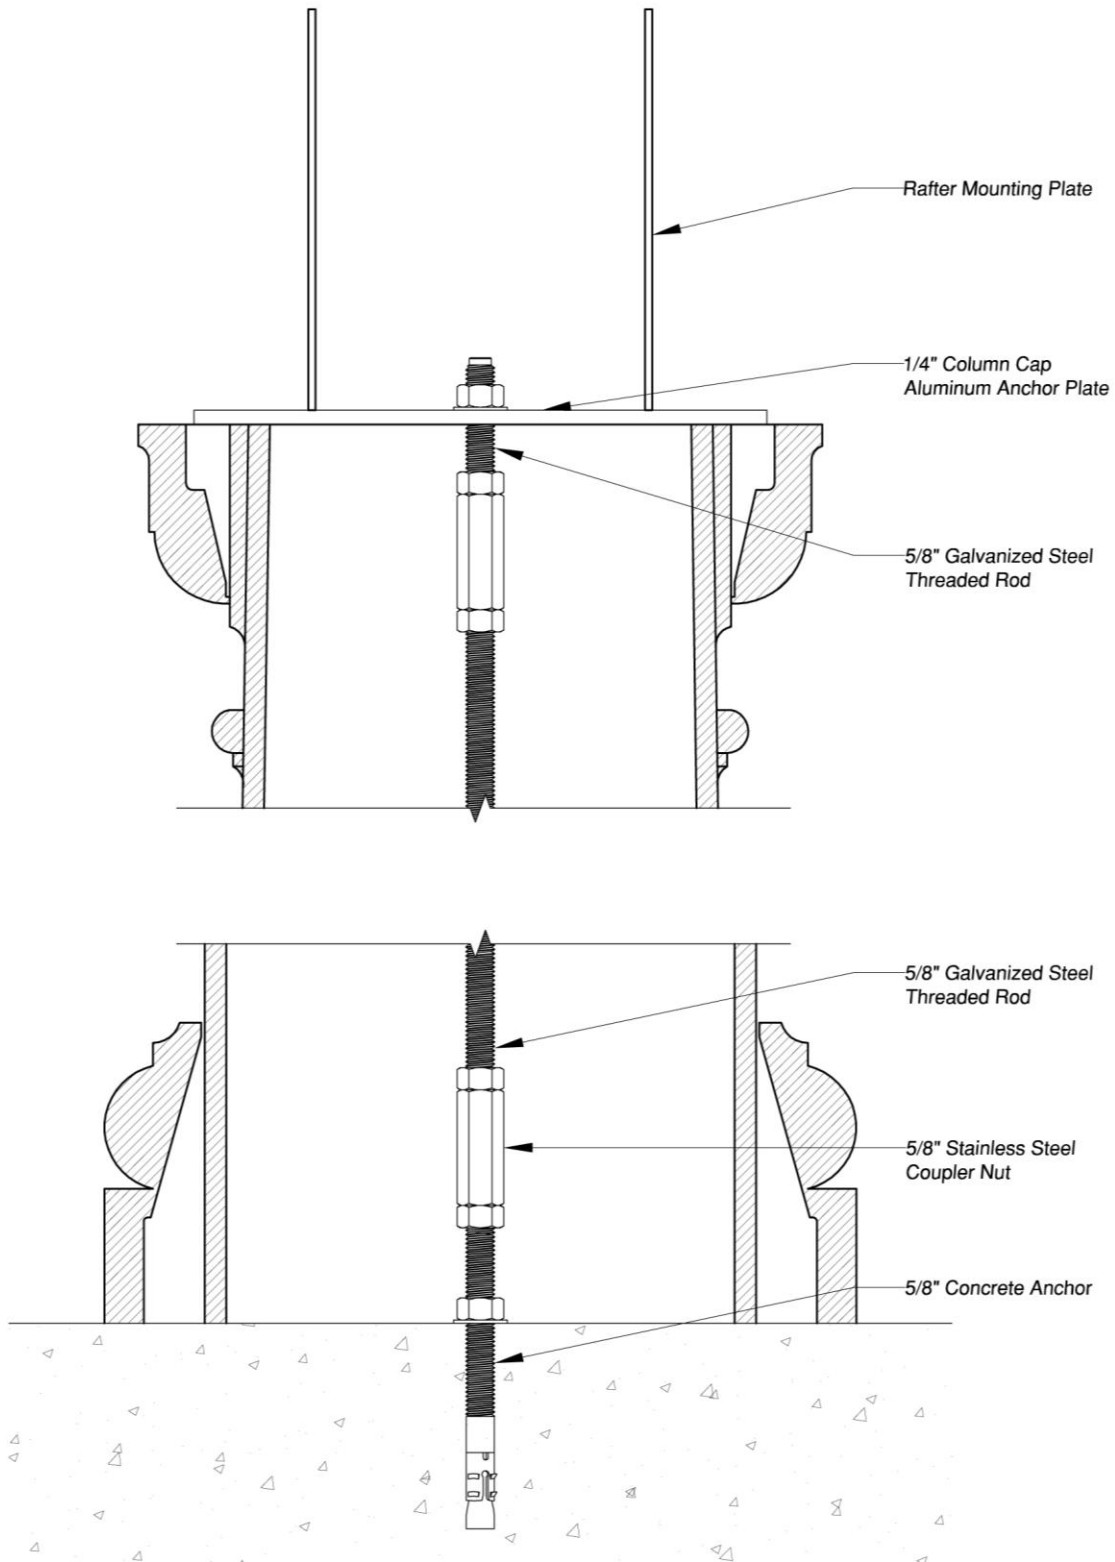

CHADSWORTH COLUMNS

COLUMN TIE DOWN SYSTEM

www.COLUMNS.com

CHADSWORTH INCORPORATED

277 NORTH FRONT STREET • HISTORIC WILMINGTON, NC 28401 • PHONE: 1.800.486.2118 • FACSIMILE: 1.910.763.3191 • E-MAIL: sales@columns.com